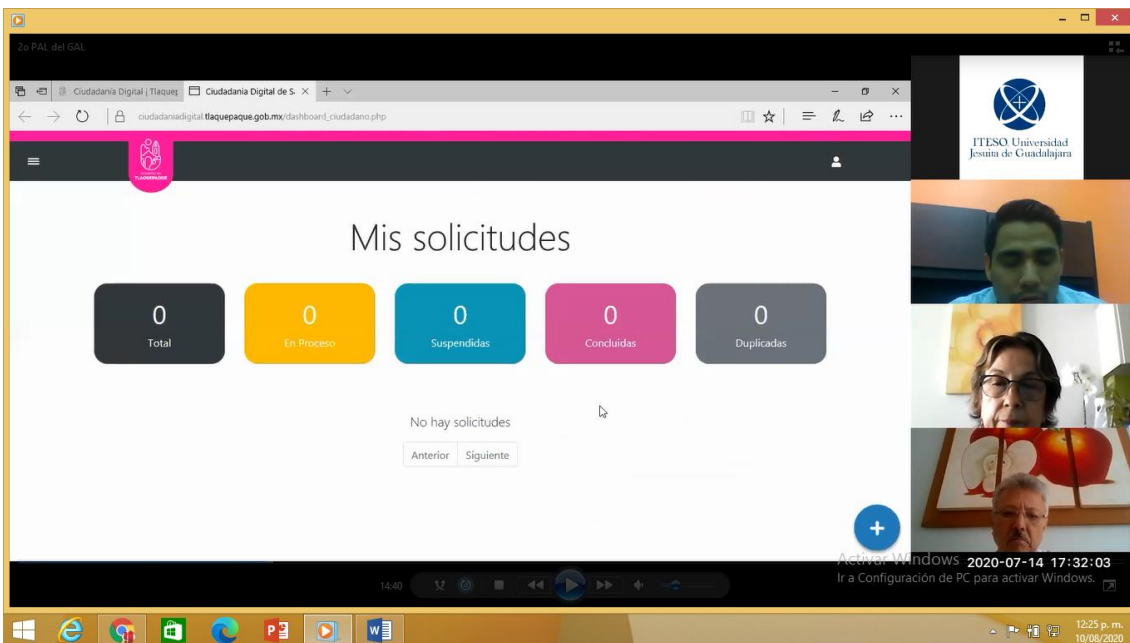

Evidencia fotográfica

Meta 11.

Windows taskbar and browser window showing a web application for reporting vehicle issues.

Browser Address Bar: Ciudadanía Digital | Tlaquepaque | San Pedro Tlaquepaque | ciudadaniadigital.tlaquepaque.gob.mx/solicitud_ciudadano.php

System Tray: 12:27 p.m. 10/08/2020

Web Application Header: ITESO Universidad Jesuita de Guadaluajara

Video Call Participants: Three participants are visible in a video call window on the right side of the screen.